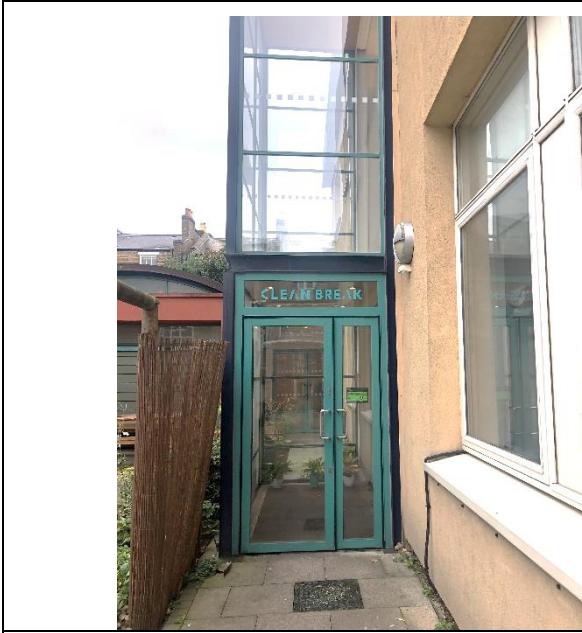

Make your way up the path. This turquoise and glass door is the main entrance. It is a pull and opens outwards.